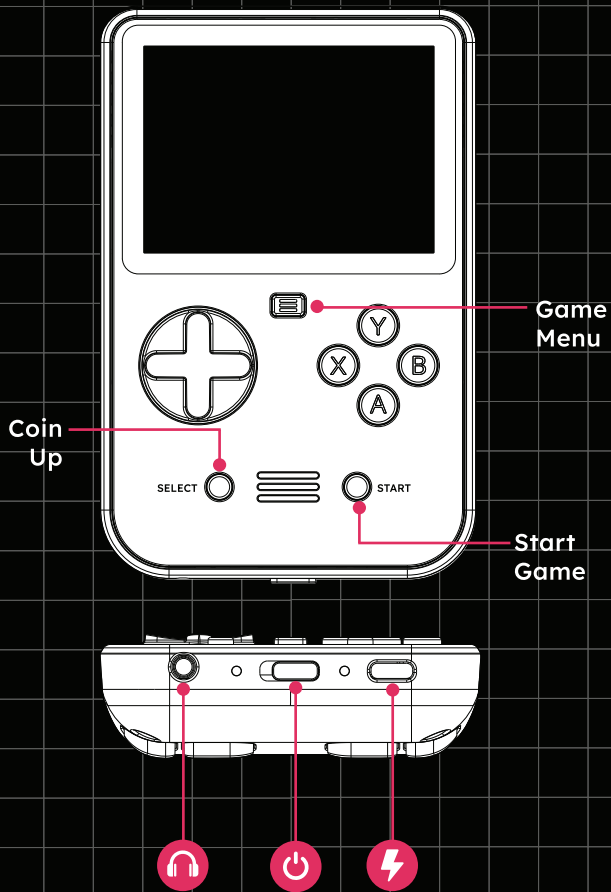

Win 10 EVERCADE Cartridges!

Sign up to our newsletter to enter. For more details visit:

WWW.HYPERMEGATECH.COM/WIN