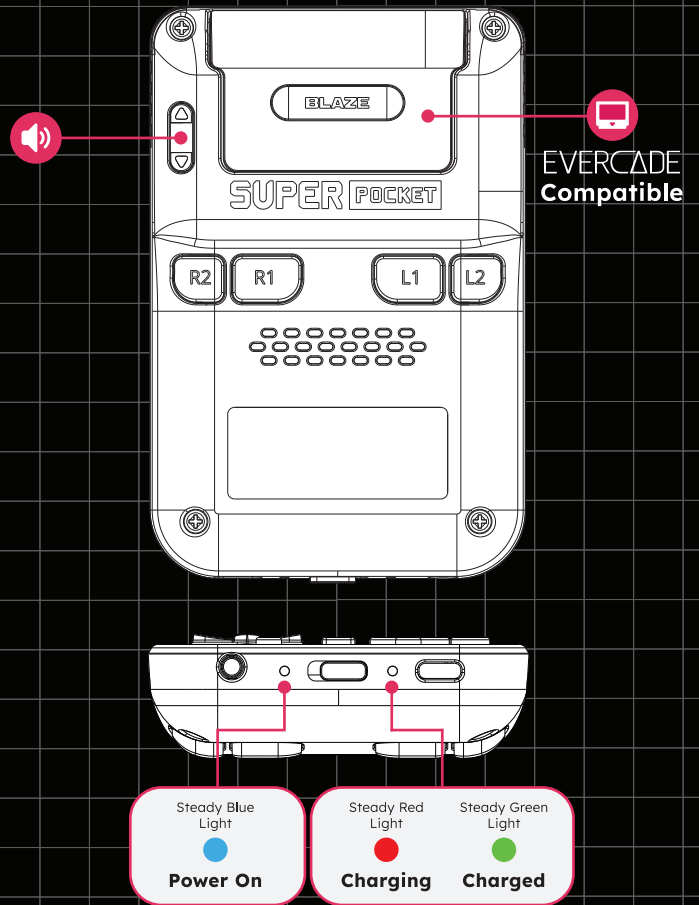

Win 10 EVERCADE Cartridges!

Sign up to our newsletter to enter. For more details visit:

WWW.HYPERMEGATECH.COM/WIN