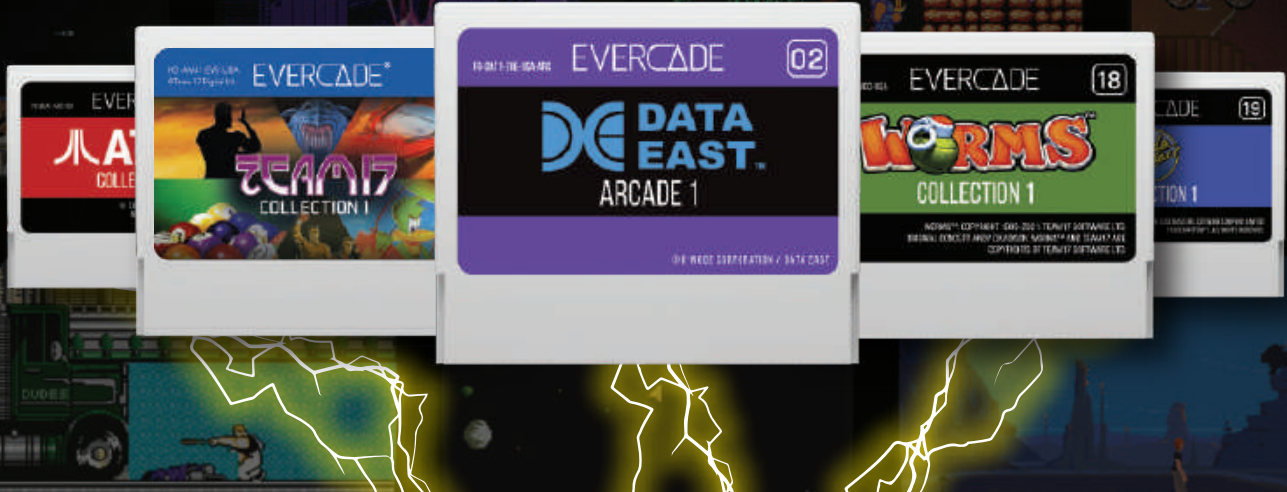

Over
500+ Games
Available

**HYPER
MEGA
TECH**

Over
45+ Carts
Available

GET MORE GAMES!

Expand your **SUPER POCKET**
with EVERCADE games!

Unleash the full power of Super Pocket with Evercade cartridges!
Plug in and play over 400 classic games, over 40 carts including:

Win **10** EVERCADE Cartridges!

Sign up to our newsletter to enter. For more details visit:

WWW.HYPERMEGATECH.COM/WIN