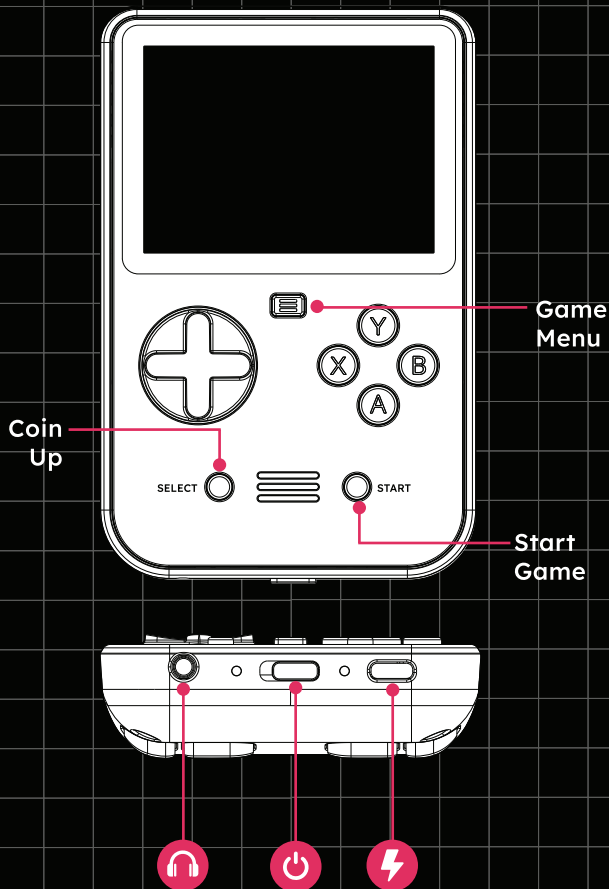

Win **10** EVERCADE Cartridges!

Sign up to our newsletter to enter. For more details visit:

WWW.HYPERMEGATECH.COM/WIN